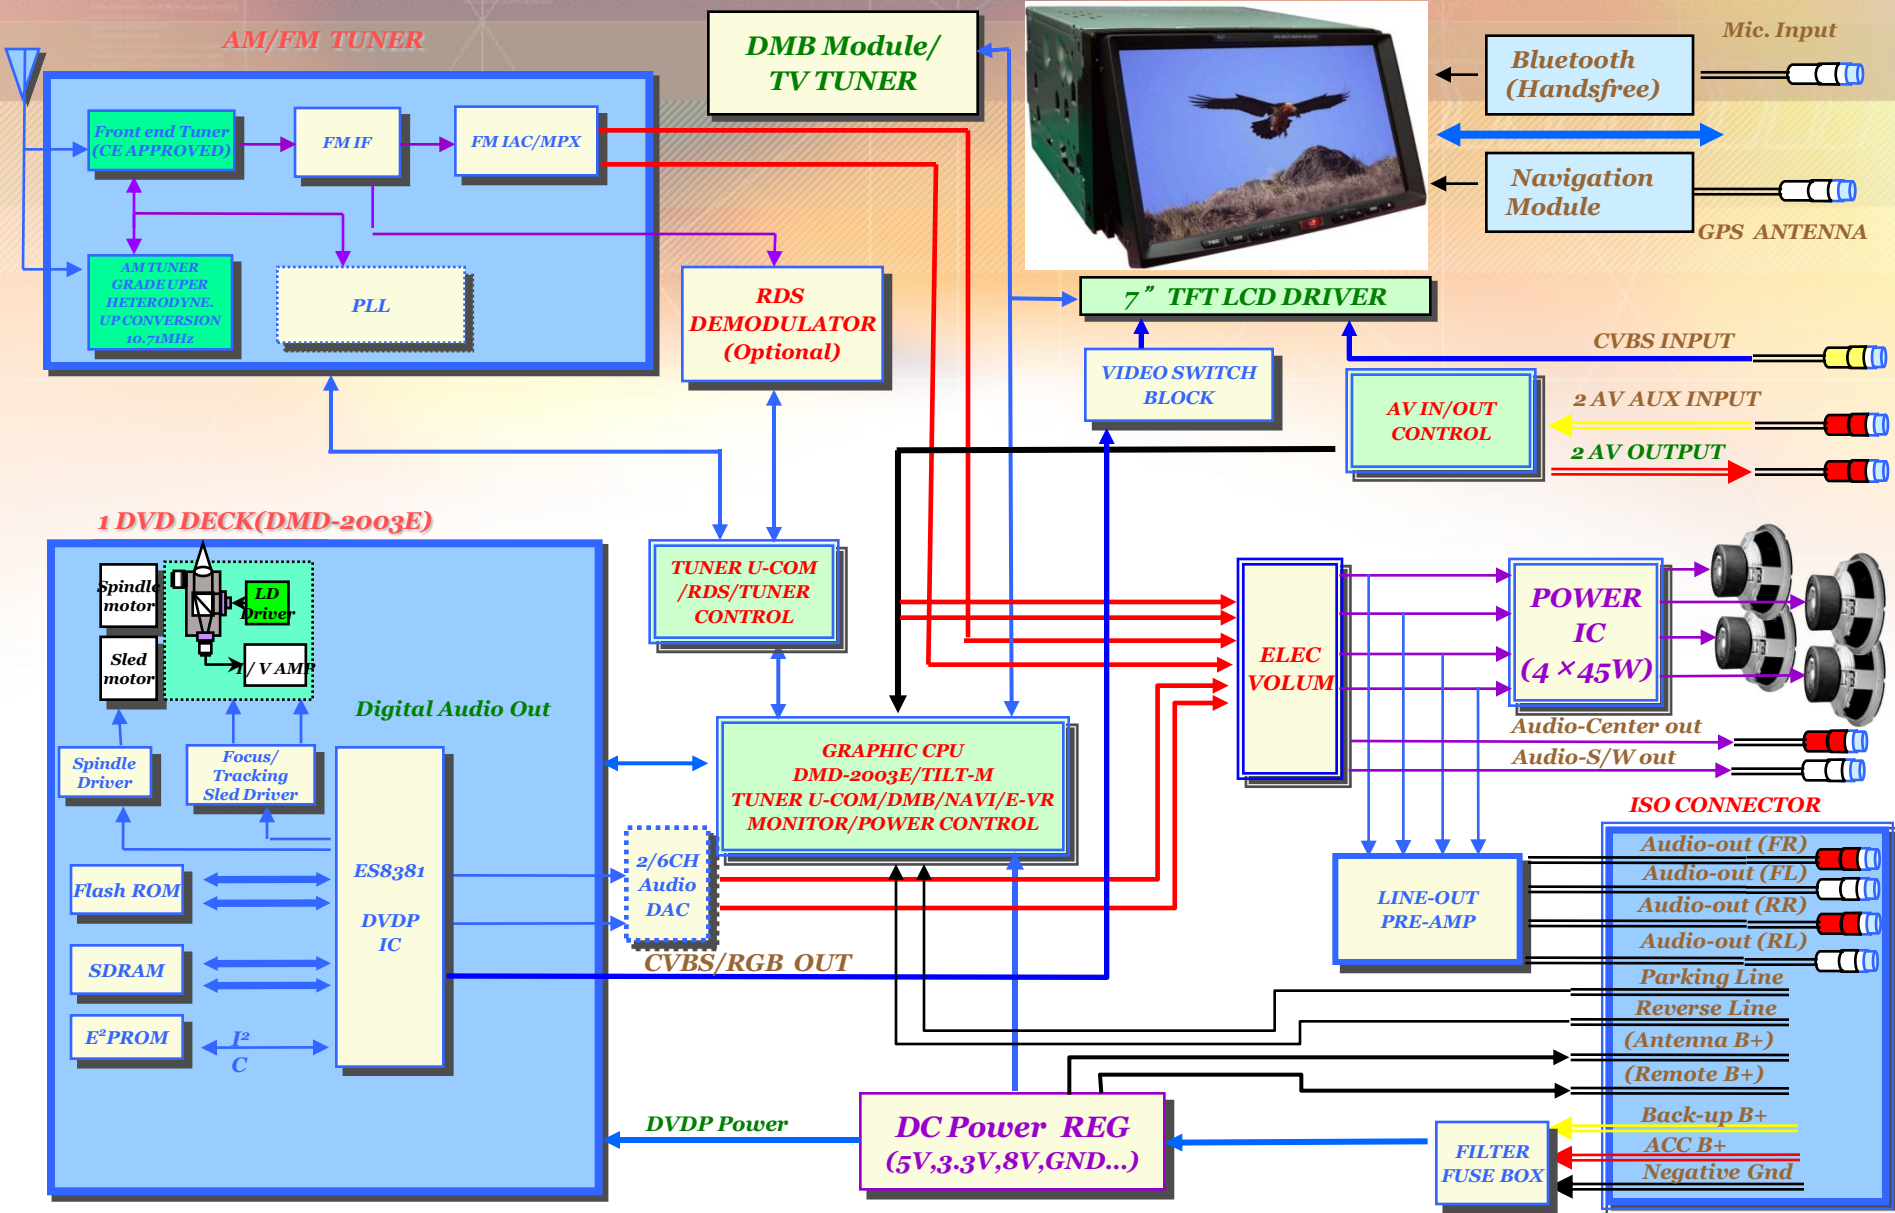

2 DIN ALL IN ONE AV SYSTEM G7

2008.Jan

GLOSYS INC.

□ General Features

- ◆ *7-inch Analog TFT LCD 16:9*
- ◆ *With GRAPHIC OSD menu instruction*
- ◆ *Clock on TFT LCD panel*
- ◆ *Built-in NAVIGATION/ DMB/ TV (optional)*
- ◆ *DVD player with USB port and SD/MMC card slot*
- ◆ *IPOD, Bluetooth (optional)*
- ◆ *Multi ZONE : Rear 2 AV Output*
- ◆ *Full function Touch screen & remote control*
- ◆ *2 AV Aux Input*
- ◆ *4 channel 4 X 45W high power output / 5.1 channel preamp line output*
- ◆ *Full electronics volume level/bass/treble/balance/fader/center/sub woofer*

□ General Features

DMB/DAB

- ◆ DMB Standard Eureka-147
- ◆ 12 Station presets (6 DMB/ 6DAB)
- ◆ Receiving Frequency 174MHz~245MHz / 200Khz (Band 3)
- ◆ IF Frequency 850KHz
- ◆ IF Bandwidth 1.5MHz
- ◆ 6 preset buttons- TOUCH OSD
- ◆ Seek Channel forward & backward
- ◆ Last Station Memory
- ◆ Preset Scan
- ◆ Full mode UI Touch Screen Control

TV

- ◆ NTSC/ PAL/ SECAM
- ◆ 6 preset buttons- TOUCH OSD
- ◆ Manual tuning forward & backward
- ◆ Last Station Memory
- ◆ Full mode UI Touch Screen Control
- ◆ Preset Scan

□ General Features

Navigation

	<i>Navigation SPEC</i>
<i>Flash Memory</i>	<i>64M Byte</i>
<i>DRAM</i>	<i>64M Byte</i>
<i>CPU</i>	<i>ATLAS III</i>
<i>CPU speed</i>	<i>400 MHz</i>
<i>Extra Memory</i>	<i>SD CARD (UP TO 4GB)</i>
<i>O/S</i>	<i>Win CE 5.0</i>
<i>Language</i>	<i>Korean, English</i>
<i>GPS</i>	<i>SirfStar II or III</i>
<i>AUDIO</i>	<i>MP3</i>
<i>VIDEO</i>	<i>JPG</i>
<i>Slot</i>	<i>SD card</i>
<i>AUDIO Codec</i>	<i>AC 97 Codec</i>
<i>USB</i>	<i>USB 1.0 Device</i>

2DIN DVD BLOCK-DIAGRAM

INTRO ANIMATION

MAIN

RADIO

NAVIGATION